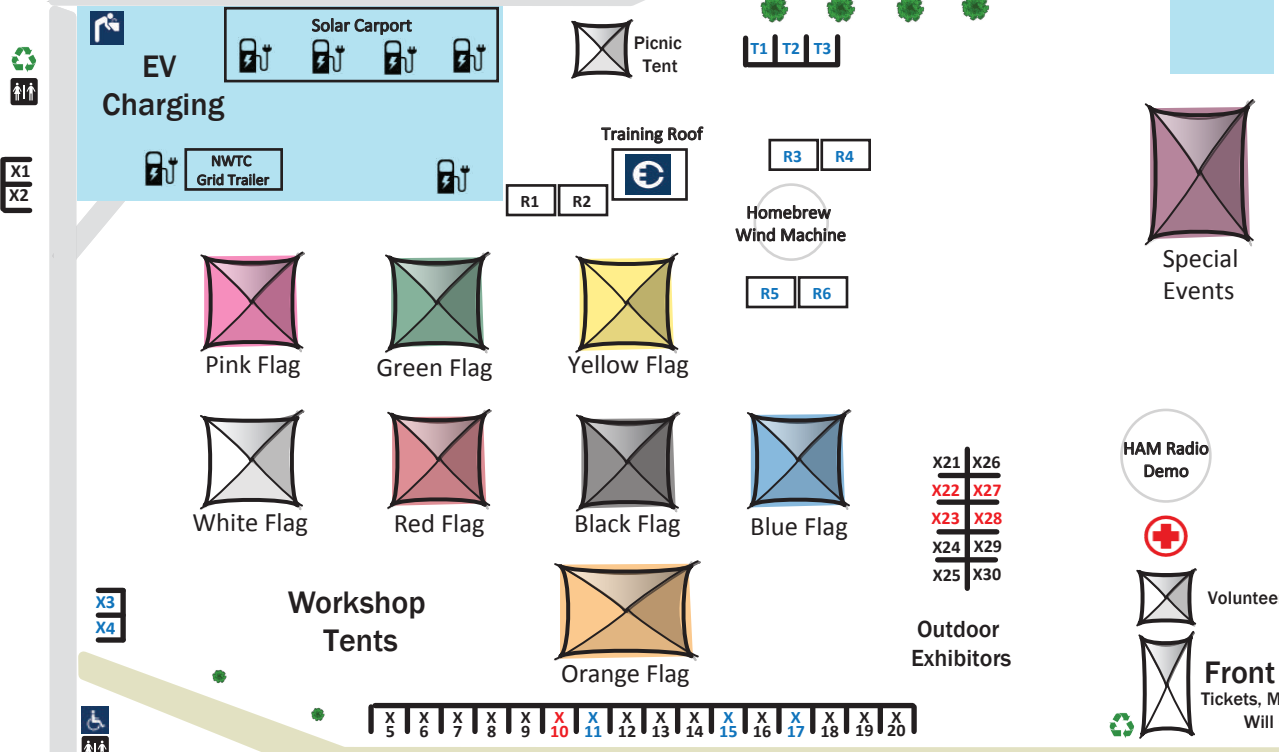

Legend

- First Aid 
- Information 
- Restrooms 
- Water Fountains 
- Bus Stop 
- Phone Charging 
- Family Friendly Tent 
- Resource Recovery Stations 
- ATM 
- EV Charging Station 

MAP IS NOT TO SCALE

RED BOOTHS INDICATE AVAILABLE
BLACK INDICATE RESERVED - BLUE INDICATE PENDING

MAP IS NOT TO SCALE