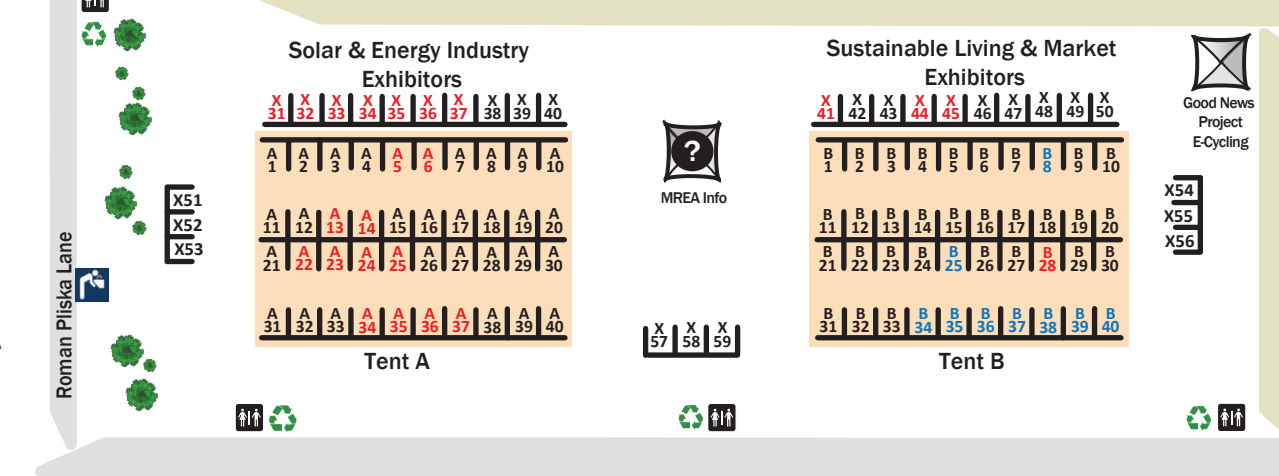

Legend

- First Aid 
- Information 
- Restrooms 
- Water Fountains 
- Bus Stop 
- Phone Charging 
- Family Friendly Tent 
- Resource Recovery Stations 
- ATM 
- EV Charging Station 

MAP IS NOT TO SCALE

RED BOOTHS INDICATE AVAILABLE
BLACK INDICATE RESERVED - BLUE INDICATE PENDING

MAP IS NOT TO SCALE