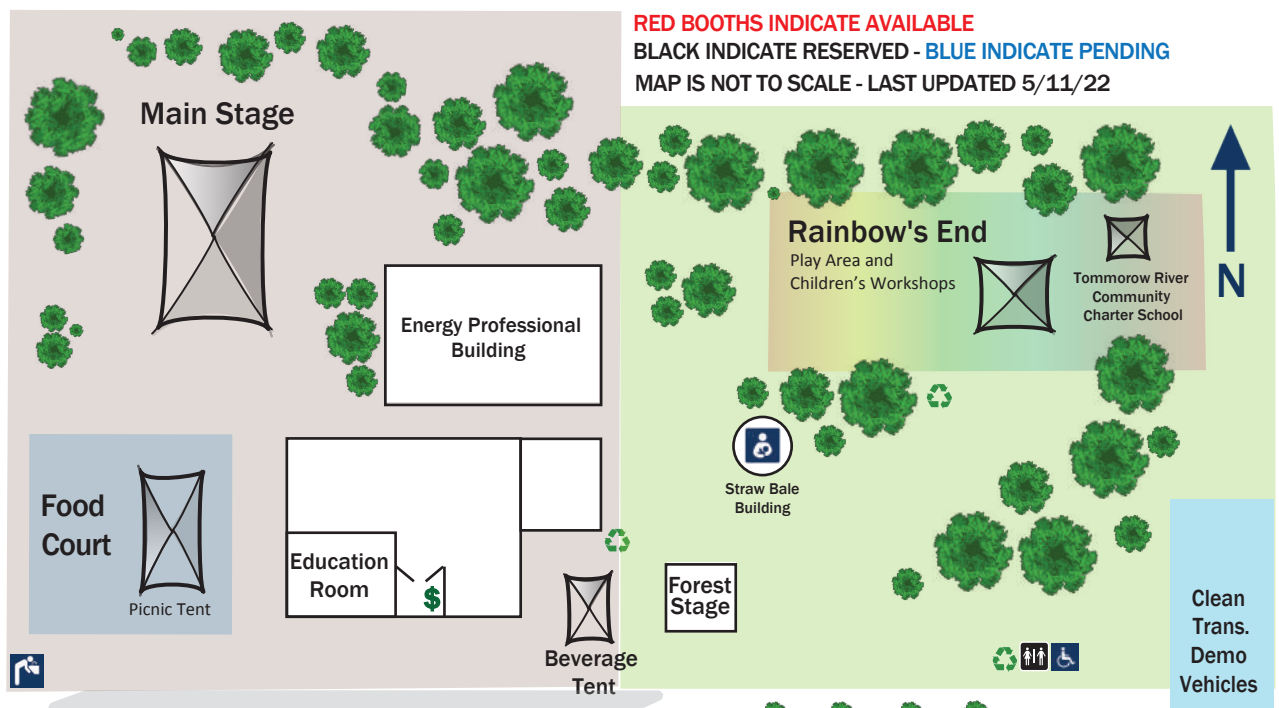

Legend

- First Aid 
- Information 
- Restrooms 
- Water Fountains 
- Bus Stop 
- Phone Charging 
- Family Friendly Tent 
- Resource Recovery Stations 
- ATM 
- EV Charging Station 

MAP IS NOT TO SCALE

RED BOOTHS INDICATE AVAILABLE
BLACK INDICATE RESERVED - BLUE INDICATE PENDING

MAP IS NOT TO SCALE